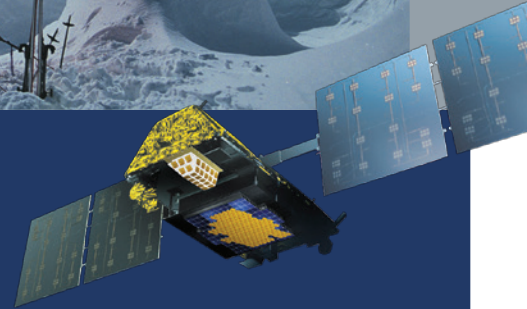

Enhanced Features

In addition to all the features you and your customers have come to expect from our trusted satellite phones, Iridium 9555 also incorporates an integrated speakerphone, SMS and email messaging capabilities, and a Mini-USB data port. It continues the evolution of satellite phones, making communication more efficient and effective for end users.

Intuitive Communications

Iridium 9555 features an intuitive user interface – making reliable communication more efficient than ever. We make it so easy, users can start making calls right out of the box, skipping the traditional learning curve.

Specifications

- Dimensions: 143 mm (L) x 55 mm (W) x 30 mm (D)
- Weight: 266g (9.4 oz)

Duration

- Standby time: Up to 30 hours
- Talk time: Up to 4 hours

Display

- 200 character illuminated graphic display
- Volume, signal and battery strength meters
- Illuminated weather-resistant keypad

Calling Features

- Integrated speakerphone
- Quick-connect to Iridium voicemail
- Two-way SMS and short email capability
- Pre-programmable International Access Code (00 or +)
- Mailbox for voice, numeric and text messages
- Selectable ring and alert tones (8 choices)

Memory

- 100 entry internal address book, with capacity for multiple phone numbers, email addresses and notes
- SIM-based address book with 155 entry capacity
- Call history retains received, missed and dialed calls

Usage Control Features

- User-configurable call timers to manage costs
- Keypad lock and PIN lock for additional security

The future is within reach

Iridium is committed to global communications reliability and performance far into the future. With first launch scheduled for 2015, Iridium's next generation satellite constellation will provide a platform for continued innovation, as well as ongoing support for all existing Iridium-enabled solutions. Rest assured, Iridium NEXT's backward compatibility will ensure Iridium 9555 continues to put advanced personal communications in your grasp – for years to come.