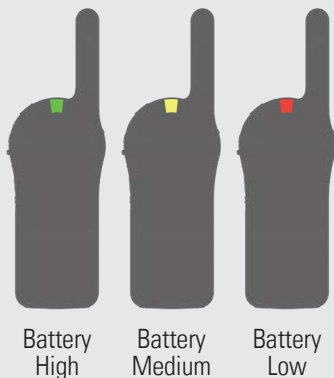

LED STATUS

BATTERY STATUS